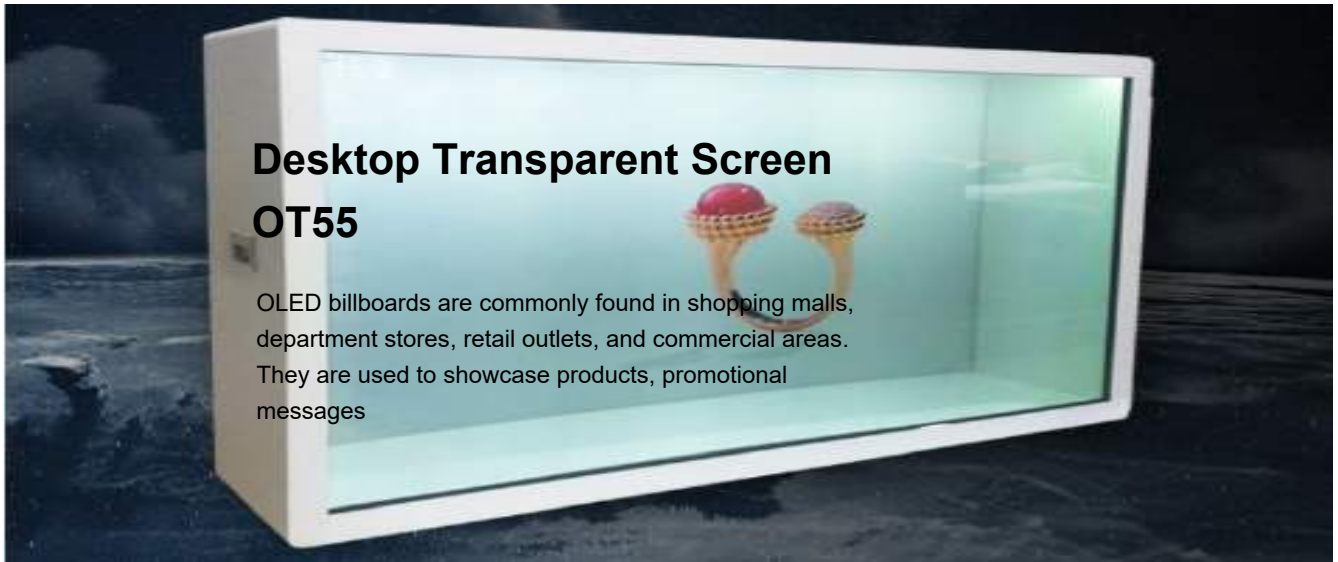

Transparent OLED Retail Revolution

OL55 Panel Series

INTRODUCTION

OLED transparent displays are highly popular in retail and commercial advertising due to their outstanding transparency, high contrast, vibrant colors, and flexibility. They enhance brand image, attract more potential customers, and have become a leading choice in the advertising industry. When the screen is turned off, it presents a visual texture of transparent glass, harmonious and harmonious with the environment; A futuristic design that can also give users a stunning visual experience

FEATURES

- High Transparent Screen
- Ultra-thin and Fashion Design
- Content changes quickly
- Multiple release methods
- Attractive and innovative
- High contrast and color saturation
- Ad content changes quickly
- Highly interactive touch screen
- Bright colors
- Low energy consumption
- Wide perspective
- Thin and lightweight

OL55 Series

Desktop Transparent Screen OT55

OLED billboards are commonly found in shopping malls, department stores, retail outlets, and commercial areas. They are used to showcase products, promotional messages

Transparent Cabinet OT55

Elevating Transparent Screen OT55

SPECIFICATION

Product Name	OL55 Panel
Size	55"
Proportion	16:9
Resolution	1920x1080
Viewing Angle	120°
Brightness	400cd/m ²
Product Size	1228X870X380 (mm)
Working Power	AC100-240V50/60Hz
Power Dissipation	Power: 300W Standby: 0.5