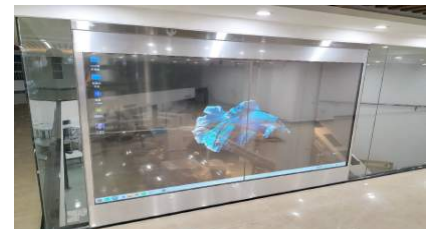

Transparent OLED Retail Revolution

OL55 Panel Series

INTRODUCTION

OLED transparent displays are highly popular in retail and commercial advertising due to their outstanding transparency, high contrast, vibrant colors, and flexibility. They enhance brand image, attract more potential customers, and have become a leading choice in the advertising industry. When the screen is turned off, it presents a visual texture of transparent glass, harmonious and harmonious with the environment; A futuristic design that can also give users a stunning visual experience

FEATURES

- High Transparent Screen
- Ultra-thin and Fashion Design
- Content changes quickly
- Multiple release methods
- Attractive and innovative
- High contrast and color saturation
- Ad content changes quickly
- Highly interactive touch screen
- Bright colors
- Low energy consumption
- Wide perspective
- Thin and lightweight

OL55 Series

Desktop Transparent Screen OT55

OLED billboards are commonly found in shopping malls, department stores, retail outlets, and commercial areas. They are used to showcase products, promotional messages

Transparent Cabinet OT55

Elevating Transparent Screen OT55

SPECIFICATION

Product Name	OL55 Panel
Size	55"
Proportion	16:9
Resolution	1920x1080
Viewing Angle	120°
Brightness	400cd/m ²
Product Size	1228X870X380 (mm)
Working Power	AC100-240V50/60Hz
Power Dissipation	Power: 300W Standby: 0.5