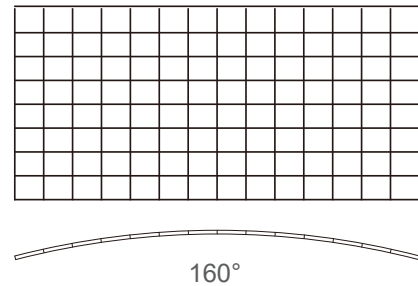

OD Series

Wide Viewing Angle

- A wide viewing angle of 160° horizontal and 140° in vertical which reaches more viewers. The picture quality remains seamless in all direction and at a distance, presenting all viewers the same highly quality outputs. This makes it suitable for large gathering and outdoor advertisement.