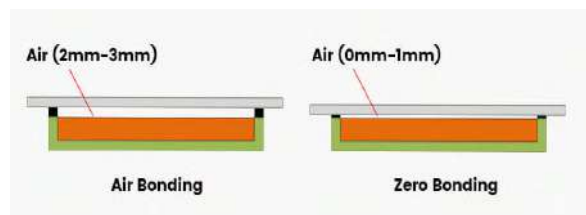

IFP

FEATURES

4K UHD display

4K screen display brings fine and stable image enjoyment, builds up perfect visual experience.

Whiteboard Software

Whiteboard is a multi-functional writing application that helps teachers and students communicate and connect efficiently, brings a relaxed and enjoyable experience, and improves team efficiency.

Zero Bonding Technology

Supporting 1mm precision writing and 40 points touch. High-precision and delicate touch experience, zero bonding technology providing a smoother writing experience.

Eye Protection